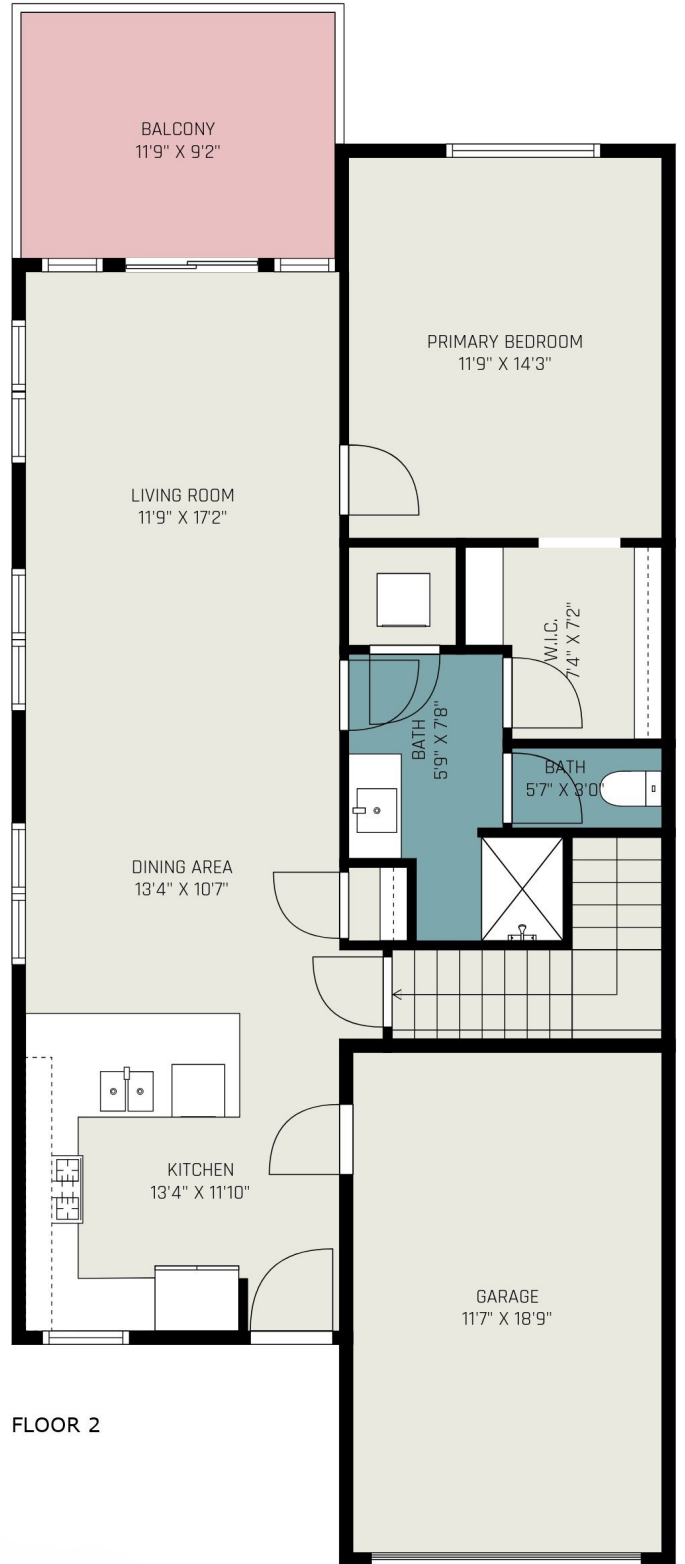

# Available Condos

Address	Building #	Condo Type
1227 Madera Ct	14	<b>SOLD</b>
1225 Madera Ct	14	Interior
1223 Madera Ct	14	Interior
1221 Madera Ct	14	End
<b>COMING SOON!!!</b>	<b>16</b>	<b>4 Condos Available</b>

**Starting at \$319,900**  
**945 - 1,645 sq. ft.**  
**1 - 2 Beds**  
**1 - 2 Baths**  
**Zero Entry**  
**Main Floor Living**  
**Walk-Out Lower Level**  
**1 Stall Garage**

**Paul Spica** 

616.262.3213  
 paul@spicarealestate.com

# Floor Plan

FLOOR 1

FLOOR 2