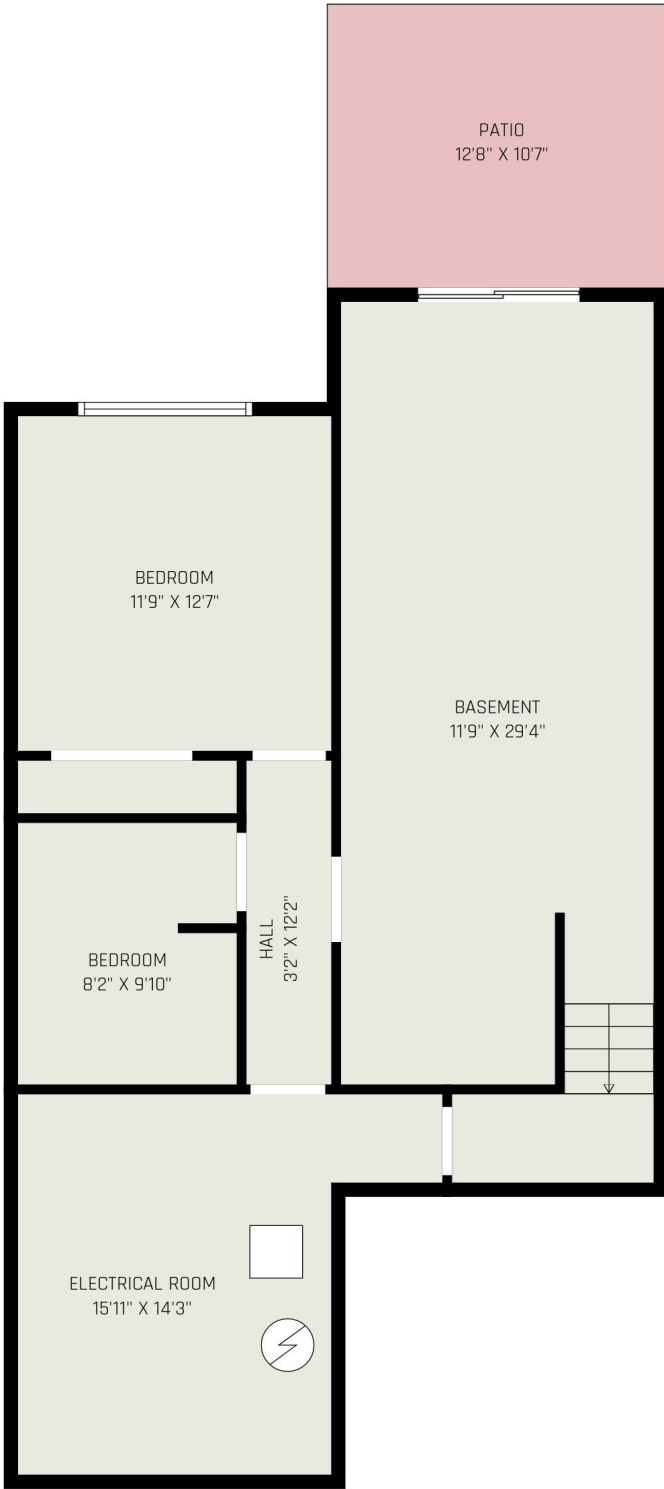

**Starting at \$319,900**  
**945 - 1,645 sq. ft.**  
**1 - 2 Beds**  
**1 - 2 Baths**  
**Zero Entry**  
**Main Floor Living**  
**Walk-Out Lower Level**  
**1 Stall Garage**

**Paul Spica** 

616.262.3213  
 paul@spicarealestate.com

# Floor Plan

FLOOR 1

FLOOR 2